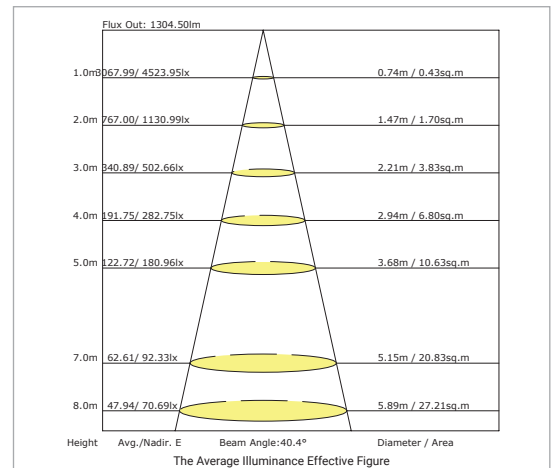

### TECHNICAL DATA

<b>Product Data</b>	Spot light
<b>Lamp Type</b>	CITIZEN LED
<b>Driver</b>	OSRAM Driver
<b>Rated Luminaire Efficiency</b>	Upto 80lm/W
<b>Color Temperature</b>	2700k/3000k/4000k
<b>IP Rating</b>	20
<b>Beam Angle</b>	36°
<b>Voltage</b>	AC220-240V
<b>Output Voltage</b>	DC33V
<b>Frequency Range</b>	50-60 Hz
<b>CRI</b>	Ra>90
<b>Power Factor</b>	>0.95
<b>SDCM</b>	< 3
<b>Safety Class</b>	Class III
<b>Operating Temperature</b>	-20 ~ +50°C
<b>Material</b>	Aluminum Body
<b>Finish</b>	White
<b>Life Span</b>	50,000 Hours
<b>Warranty</b>	5 Years
<b>Applications</b>	Residential, Commercial, Hospitality

## TECHNICAL DATA SHEET - OREO - RECESSED SPOTLIGHT

SKU	Wattage	CCT	Lumen	Output Current	Dimension(mm)
16576	15W	2700K	1115lm	400mA	119x120
16575	15W	3000K	1148lm	400mA	119x120
16568	15W	4000K	1315lm	400mA	119x120
16574	24W	2700K	1671lm	560mA	140x139
16573	24W	3000K	1833lm	560mA	140x139
16569	24W	4000K	1924lm	560mA	140x139