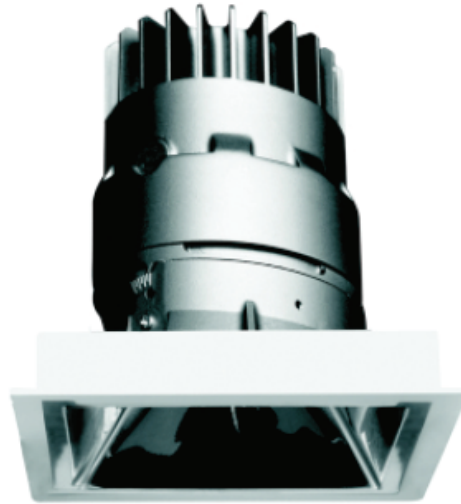

## Oreo Recessed Spotlight

### Features

- High quality citizen cob led
- Universally adjustable, 0-30° in vertical, and 360° in horizontal
- Modularity structure, easier to assemble, install and disassemble, no damage to the ceiling floor
- Family structure appearance design to meet with the uniform aesthetic requirement
- Easy Installation

## TECHNICAL DATA SHEET - OREO - RECESSED SPOTLIGHT