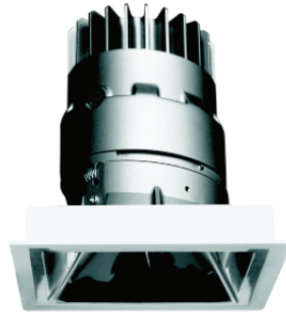

TECHNICAL DATA SHEET - OREO - RECESSED SPOTLIGHT