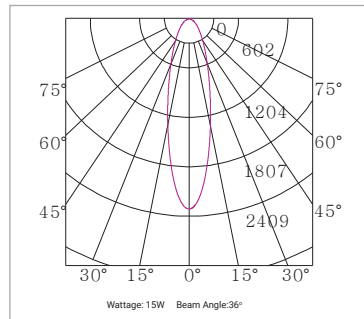

TECHNICAL DATA

Product Data	Spot light
Lamp Type	CITIZEN LED
Driver	OSRAM Driver
Rated Luminaire Efficiency	Upto 80lm/W
Color Temperature	2700k/3000k/4000k
IP Rating	20
Beam Angle	36°
Voltage	AC220-240V
Output Voltage	DC33V
Frequency Range	50-60 Hz
CRI	Ra>90
Power Factor	>0.95
SDCM	< 3
Safety Class	Class III
Operating Temperature	-20 ~ +50°C
Material	Aluminum Body
Finish	White
Life Span	50,000 Hours
Warranty	5 Years
Applications	Residential, Commercial, Hospitality