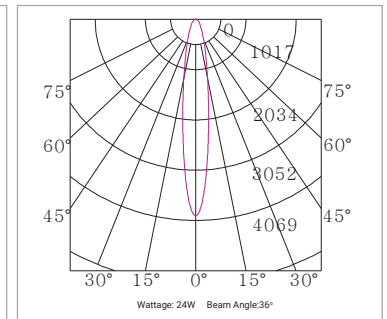

TECHNICAL DATA

Product Data	Spot light
Lamp Type	CITIZEN LED
Driver	OSRAM Driver
Rated Luminaire Efficiency	Upto 80lm/W
Color Temperature	2700k/3000k/4000k
IP Rating	20
Beam Angle	36°
Voltage	AC220-240V
Output Voltage	DC33V
Frequency Range	50-60 Hz
CRI	Ra>90
Power Factor	>0.95
SDCM	< 3
Safety Class	Class III
Operating Temperature	-20 ~ +50°C
Material	Aluminum Body
Finish	White
Life Span	50,000 Hours
Warranty	5 Years
Applications	Residential, Commercial, Hospitality