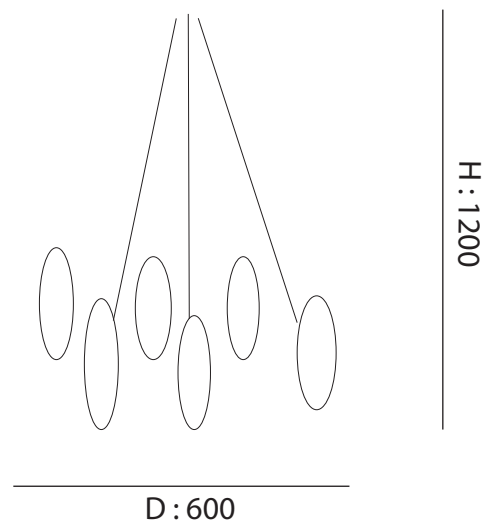

### Facts

Material Brass + Glass Body  
Finish Matt Brass

Size(mm) D: 600xH:1200mm

Light Source E14x6  
Wattage -  
Kelvin -  
Lumen -  
Warranty 5 Years

### Dimension