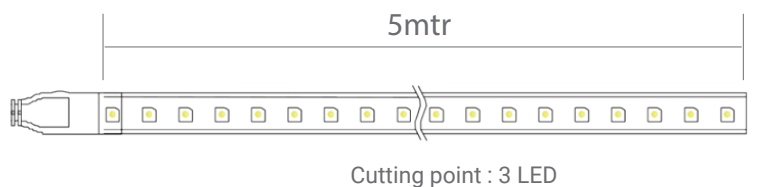

Lita Strip Light

Features

- Wide beam angle, 120degree
- 3M Tape on the back Material
- Can be cut every 3 pc LED along the cut-mark

5M Roll

Colour Rendering Index
≥80

IP Rating
IP65

5
years
warranty

Standard Warranty

TECHNICAL DATA SHEET - LITA - 16784 - STRIP LIGHT

TECHNICAL DATA

Product Data	Strip Light
Lamp Type	EPISTAR SMD2835 LED
LED Qty	60Pcs/Mtr
Wattage	1.5W/mtr
Color Temperature	3000K
Rated Luminaire Luminous Flux	100lm/mtr
Rated Luminaire Efficiency	66.6lm/W
IP Rating	65
Beam Angle	120°
Voltage	DC12V
Safety Class	Class I
Frequency Range	50-60 Hz
CRI	Ra>80
Power Factor	>0.9
Storage Temperature	-30°C ~ 50°C
Operating Temperature	-20°C ~ 40°C
Material	3M Tape on the back
Finish	White
Life Span	50,000 Hours
Warranty	5 Years
Applications	Outdoors, Residential, Commercial, Hospitality etc.

TECHNICAL OPTIONS

Color Temperature	2700K-6000K
Control	TSwitchable/RIAC/1-10V/DALI