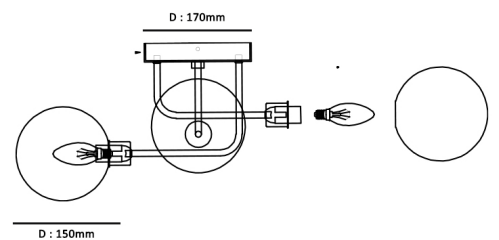

solana®

Toso - MODERN CHANDELIER

General Information

Brand	solana
Collection	Toso
SKU	16761

Facts

Material	Iron + Glass
Finish	Chrome + clear glass

Size(mm)	Base D : 170mm Glass D : 150mm
----------	--------------------------------

Light Source	E14 x 3
Wattage	-
Kelvin	-
Lumen	-
Warranty	5 Years

Dimension

Standards