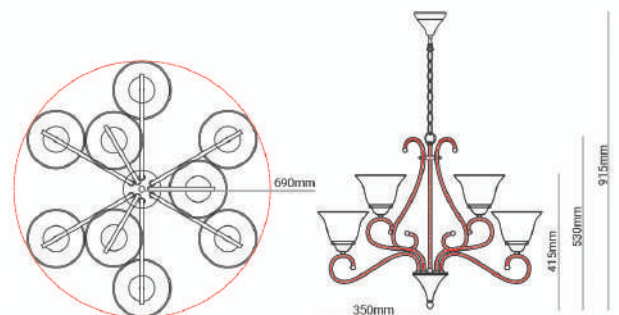

## Facts

Material Metal body + glass shades  
Finish Satin Nickel  
Size(mm) D: 690 x H:915mm

Light Source E27x9  
Wattage -  
Kelvin -  
Lumen -  
Warranty 5 Years

## Dimension