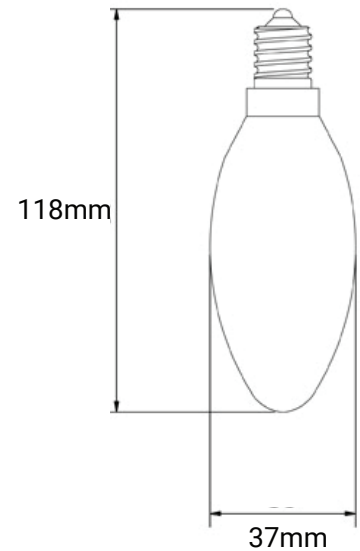

TECHNICAL DATA SHEET - SIRIUS PRO - 15774 - LED LAMP

TECHNICAL DATA

Product Data	LED Lamp
Lamp Base	E14
Wattage	6W
Color Temperature	3000K
Rated Luminaire Luminous Flux	390lm
Rated Luminaire Efficiency	65lm/W
Beam Angle	360°
Voltage	AC220-240V
CRI	≥80
Frequency Range	50-60 Hz
Operating Temperature	-20°C to +40°C
Current	12.89mA
Material	Frost Glass + Aluminium
Finish	White
Life Span	50,000 Hours
Warranty	5 Years
Applications	Residential, Hospitality etc.