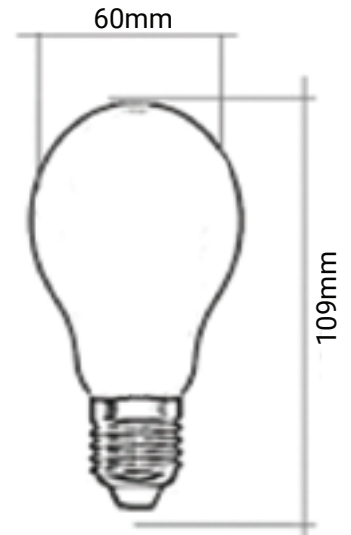

## TECHNICAL DATA SHEET - CANOPUS X - 15772 - LED LAMP

### TECHNICAL DATA

Product Data	LED Lamp
Lamp Base	E27
Lamp Type	EPISTAR LED
Wattage	6W
Color Temperature	6000K
Rated Luminaire Luminous Flux	810lm
Rated Luminaire Efficiency	135lm/W
IP Rating	20
Beam Angle	360°
Voltage	AC220-240V
CRI	≥80
Frequency Range	50-60 Hz
Operating Temperature	-20 °C to +40 °C
Material	Frost PC+Aluminum
Finish	White
Life Span	50,000 Hours
Warranty	5 Years
Applications	Residential, Hospitality etc.