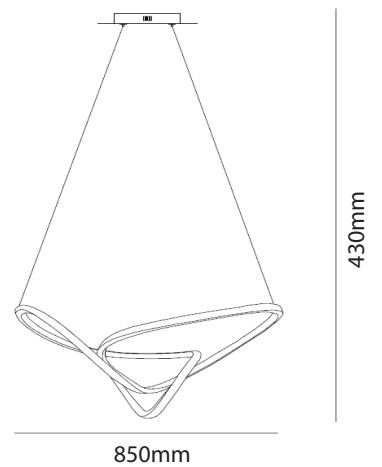

solana[®]

TADEO - PENDANT LIGHT

General Information

Brand solana
Collection Tadeo
SKU 15719

Facts

Material Stainless Steel + Silicon
Finish Brushed Champagne Gold

Size(mm) L: 850 x W: 500 x H: 430mm

Light Source EPISTAR LED
Wattage 32W
Kelvin 3000K
Lumen 2,720lm
Warranty 3 Years

Dimension

Standards