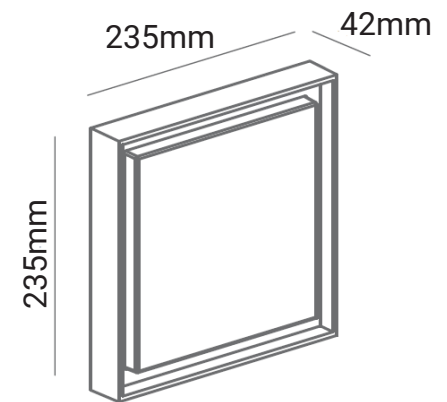

TECHNICAL DATA

Product Data	Wall/Ceiling light
Lamp Type	SAMSUNG LED
Wattage	15W
Color Temperature	3000K
Rated Luminaire Luminous Flux	1275lm
Rated Luminaire Efficiency	85lm/W
IP Rating	65
Beam Angle	108°
Voltage	AC220-240V
Frequency Range	50/60Hz
CRI	Ra>80
Power Factor	>0.9
Output Current	350mA
SDCM (MacAdam)	<6
Operating Temperature	-20°C ~ +50°C
IK Rating	06
Safety Class	Class I
Material	Die Cast Aluminium Body + Tempered Glass
Finish	Dark Grey
Lifespan	30,000 Hours
Warranty	3 Years
Applications	Outdoors, Residential, Commercial, Hospitality etc.