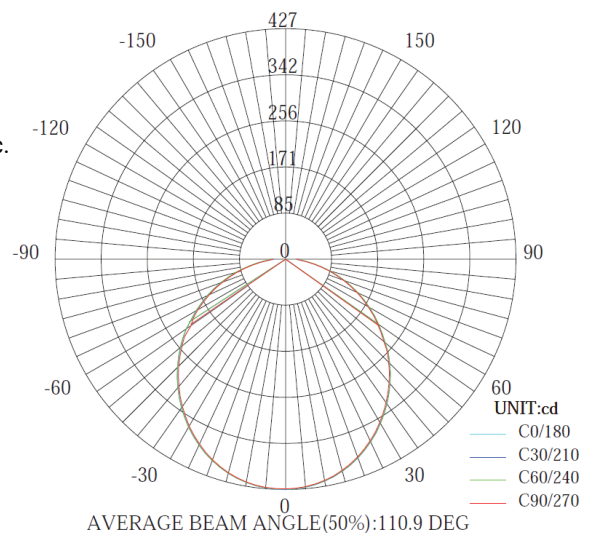

### TECHNICAL OPTIONS

<b>Wattage</b>	9W
<b>Color Temperature</b>	3000K-6000K
<b>Finish</b>	Silver, White, Rust
<b>Control</b>	Switchable, DALI, TRIAC, 0-10V