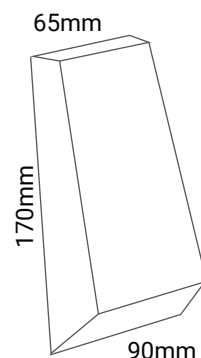

Wall

IK Rating
IK06

IP Rating
IP65

Standard Warranty

TECHNICAL DATA SHEET - BARRA - 15541 - WALL LIGHT

TECHNICAL DATA

Product Data	Wall light
Lamp Type	CREE LED
Wattage	2x3W
Color Temperature	3000K
Rated Luminaire Luminous Flux	540lm
Rated Luminaire Efficiency	90lm/W
IP Rating	65
Beam Angle	20°~80°
Voltage	AC220-240V
Frequency Range	50-60 Hz
CRI	Ra>82
Power Factor	>0.5
Output Current	52mA
IK Rating	06
Working Temperature	-20°C ~+50°C
Safety Class	Class I
SDCM (MacAdam)	<4
Material	Die Cast Aluminium Alloy + Tempered Glass
Finish	Dark Grey
Life Span	50,000 Hours
Warranty	5 Years
Applications	Outdoors, Residential, Commercial, Hospitality etc.

TECHNICAL OPTIONS

Wattage	2x4W
Color Temperature	3000K-6000K
Control	Switchable, TRIAC, 0-10V, 1-10V, DALI