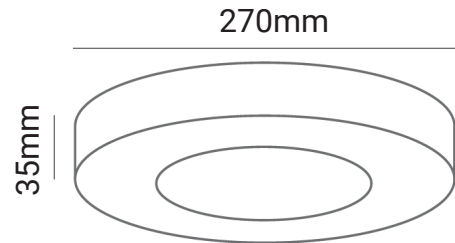

Domo

Ceiling Mounted Light

Features

- Double Cable entry, round, slim and compact shape
- Symmetrical large beam optics
- A solution tailored to each ceiling, guaranteeing a perfect fit with the architecture in every case

Surface

IK Rating
IK10

IP Rating
IP65

Standard Warranty

TECHNICAL DATA SHEET - DOMO - 15540 - CEILING MOUNTED LIGHT

TECHNICAL DATA

Product Data	Ceiling light
Lamp Type	EDISON LED
Wattage	25W
Color Temperature	3000K
Rated Luminaire Luminous Flux	2250lm
Rated Luminaire Efficiency	90lm/W
IP Rating	65
Beam Angle	105°
Voltage	AC220-240V
Frequency Range	50-60 Hz
CRI	Ra>80
Power Factor	>0.9
Output Current	107mA
SDCM (MacAdam)	<5
Operating Temperature	-20°C ~ +50°C
Safety Class	Class I
IK Rating	10
Material	Die Cast Aluminium Alloy + Opal PC Diffuser
Finish	Dark Grey
Life Span	30,000 Hours
Warranty	3 Years
Applications	Outdoors, Residential, Commercial, Hospitality etc.