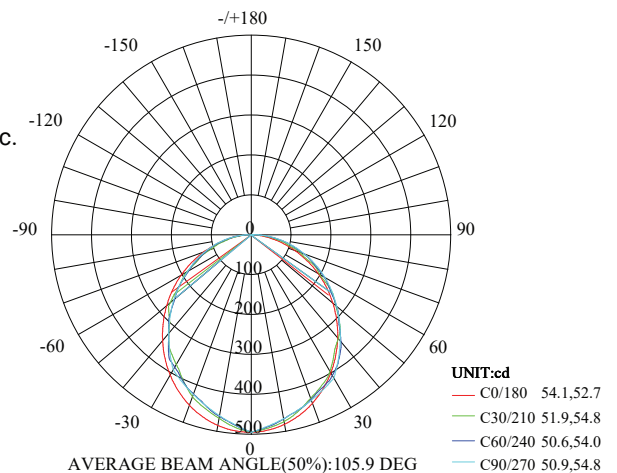

Surface

IK Rating
IK10

IP Rating
IP65

Standard Warranty

TECHNICAL DATA SHEET - DOMO - 15540 - CEILING MOUNTED LIGHT

TECHNICAL DATA

Product Data	Ceiling light
Lamp Type	EDISON LED
Wattage	25W
Color Temperature	3000K
Rated Luminaire Luminous Flux	2250lm
Rated Luminaire Efficiency	90lm/W
IP Rating	65
Beam Angle	105°
Voltage	AC220-240V
Frequency Range	50-60 Hz
CRI	Ra>80
Power Factor	>0.9
Output Current	107mA
SDCM (MacAdam)	<5
Operating Temperature	-20°C ~ +50°C
Safety Class	Class I
IK Rating	10
Material	Die Cast Aluminium Alloy + Opal PC Diffuser
Finish	Dark Grey
Life Span	30,000 Hours
Warranty	3 Years
Applications	Outdoors, Residential, Commercial, Hospitality etc.

TECHNICAL OPTIONS

Color Temperature	3000K-6000K
Control	Switchable, TRIAC, DALI, 0-10V