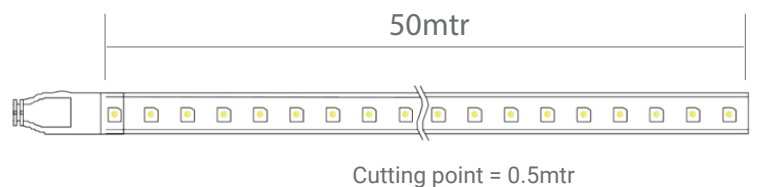

Faktor Pro Strip Light

Features

- Wide beam angle, 120degree
- PVC Coating Material
- Can be cut every 0.5mtr along the cut-mark

50M Roll

Colour Rendering Index
≥80

IP Rating
IP65

5
years
warranty

Standard Warranty

TECHNICAL DATA SHEET - FAKTOR PRO - 15531 - STRIP LIGHT

TECHNICAL DATA

Product Data	Strip Light
Lamp Type	2835 LED
Wattage	10W/mtr
Color Temperature	3000K
Rated Luminaire Luminous Flux	700lm
Rated Luminaire Efficiency	70lm/W
IP Rating	65
Beam Angle	120°
Voltage	AC220-240V
Output Voltage	DC218V
Output Current	45.5mA
Safety Class	Class I
Frequency Range	50-60 Hz
CRI	Ra>80
Power Factor	>0.9
Storage Temperature	-30°C ~ 50°C
Operating Temperature	-20°C ~ 40°C
Material	Polished white PVC coating with copper wire double line
Finish	Clear
Life Span	50,000 Hours
Warranty	5 Years
Applications	Outdoors, Residential, Commercial, Hospitality etc.

TECHNICAL OPTIONS

Color Temperature	2700K-6000K, RGB
Control	TRIAC/1-10V/DALI