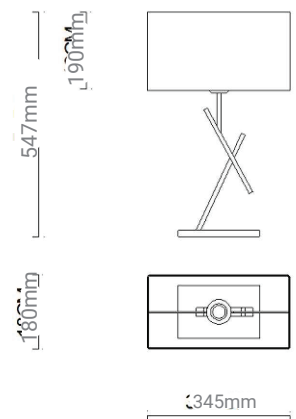

### Facts

Material Stainless steel  
Shade Material Fabric+PVC  
Finish Polished  
Size(mm) 345x190x547mm

Light Source E27  
Wattage -  
Kelvin -  
Lumen -  
Warranty 5 Years

### Dimension