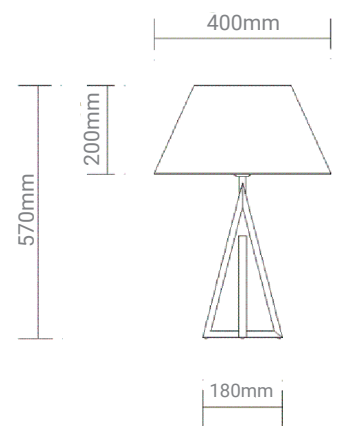

solana[®]

APOLLO - PENDANT LIGHT

Apollo

Technical Specification Sheet | TABLE LAMP

solana®

General Information

Brand solana
Collection Apollo
SKU 15521

Facts

Material Stainless steel
Shade Material Fabric+PVC
Finish Polished

Size(mm) 400x570mm

Light Source E27
Wattage 1x60W
Kelvin -
Lumen 540lm
Warranty 5 Years

Dimension

Standards