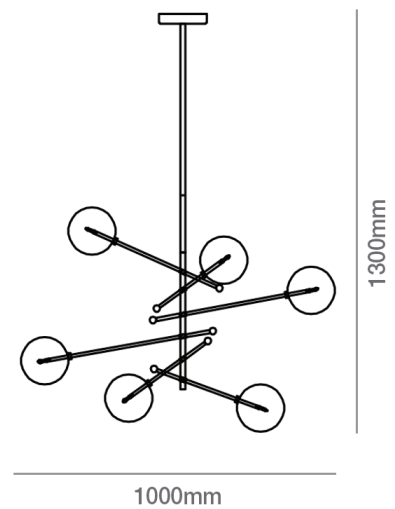

solano®

TARRO - MODERN CHANDELIER

Tarro

Technical Specification Sheet | MODERN CHANDELIER

solana[®]

General Information

Brand solana
Collection Tarro
SKU 15495

Facts

Material Steel + Glass
Finish Brass Gold
Size(mm) D:1000 x H: 1300mm

Light Source G4x6
Wattage -
Kelvin -
Lumen -
Warranty 5 Years

Dimension

Standards