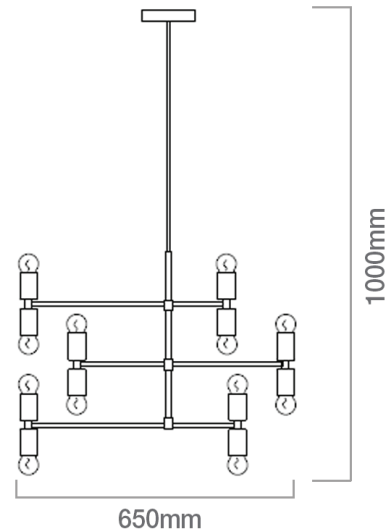

Material Steel Body
Finish Copper
Size(mm) D: 650 x H: 1000mm

Light Source E27
Wattage -
Kelvin -
Lumen -
Warranty 5 Years

Dimension

Standards