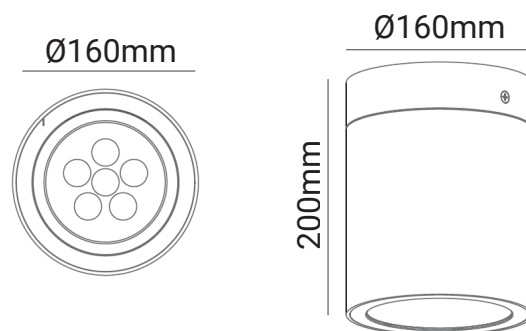

Cofa

Ceiling Mounted Light

Features

- Housing: Extruded aluminum alloy #6063
- Painting: Powder coating ,T= 60~80 um.
- Reflector: Optical reflector. efficiency≥85%
- High Lumen Efficiency
- Easy to install

 Surface

 IP Rating
IP65

 IK Rating
IK06

 5 years
warranty Standard Warranty

TECHNICAL DATA SHEET - COFA - 15410 - CEILING MOUNTED LIGHT

TECHNICAL DATA

Product Data	Ceiling light
Lamp Type	OSRAM LED
Wattage	6x5W
Color Temperature	3000K
Rated Luminaire Luminous Flux	3000lm
Rated Luminaire Efficiency	100lm/W
IP Rating	65
Beam Angle	30°
Voltage	AC220-240V
Frequency Range	50/60Hz
CRI	Ra>80
Power Factor	>0.9
Output Current	146mA
SDCM (MacAdam)	<4
Operating Temperature	-20°C ~ +50°C
IK Rating	06
Safety Class	Class I
Material	Aluminium Alloy + Optical Reflector
Finish	Dark Grey
Lifespan	50,000 Hours
Warranty	5 Years
Applications	Outdoors, Residential, Commercial, Hospitality etc.

TECHNICAL OPTIONS

Wattage	1x30W
Color Temperature	3000K-6000K
Beam Angle	9°/15°/20°/45°/60°
Finish	Black/White
Control	Switchable, DALI, TRIAC, 0-10V, PWM