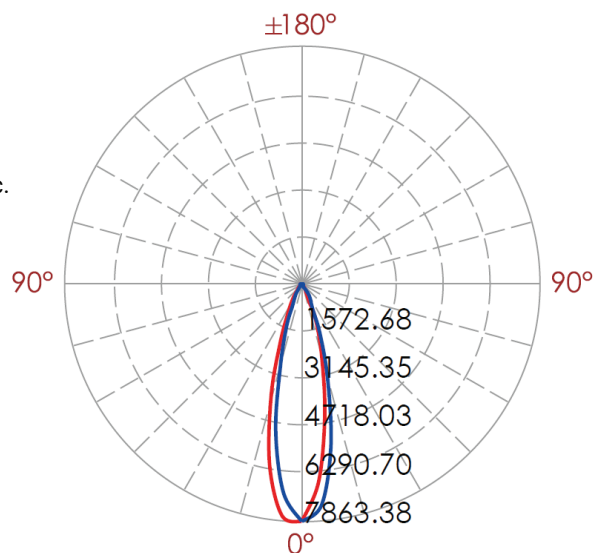

 Surface

 IP Rating
IP65

 IK Rating
IK06

 5 years
warranty Standard Warranty

TECHNICAL DATA SHEET - COFA - 15410 - CEILING MOUNTED LIGHT

TECHNICAL DATA

Product Data	Ceiling light
Lamp Type	OSRAM LED
Wattage	6x5W
Color Temperature	3000K
Rated Luminaire Luminous Flux	3000lm
Rated Luminaire Efficiency	100lm/W
IP Rating	65
Beam Angle	30°
Voltage	AC220-240V
Frequency Range	50/60Hz
CRI	Ra>80
Power Factor	>0.9
Output Current	146mA
SDCM (MacAdam)	<4
Operating Temperature	-20°C ~ +50°C
IK Rating	06
Safety Class	Class I
Material	Aluminium Alloy + Optical Reflector
Finish	Dark Grey
Lifespan	50,000 Hours
Warranty	5 Years
Applications	Outdoors, Residential, Commercial, Hospitality etc.

TECHNICAL OPTIONS

Wattage	1x30W
Color Temperature	3000K-6000K
Beam Angle	9°/15°/20°/45°/60°
Finish	Black/White
Control	Switchable, DALI, TRIAC, 0-10V, PWM