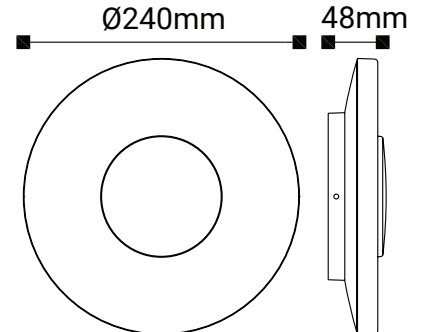

IK Rating
IK06

IP Rating
IP65

3 years
warranty

Standard Warranty

TECHNICAL DATA SHEET - OJO - 15400 - WALL LIGHT

TECHNICAL DATA

Product Data	Wall light
Lamp Type	SMD LED
Wattage	10W
Color Temperature	3000K
Rated Luminaire Luminous Flux	900lm
Rated Luminaire Efficiency	90lm/W
IP Rating	65
Beam Angle	360°
Voltage	AC220-240V
Frequency Range	50-60 Hz
CRI	Ra>80
Power Factor	>0.5
Output Current	300mA
IK Rating	06
Working Temperature	-20°C ~+50°C
Safety Class	Class I
SDCM (MacAdam)	<5
Material	Aluminium + PC
Finish	Dark Grey
Life Span	30,000 Hours
Warranty	3 Years
Applications	Outdoors, Residential, Commercial, Hospitality etc.