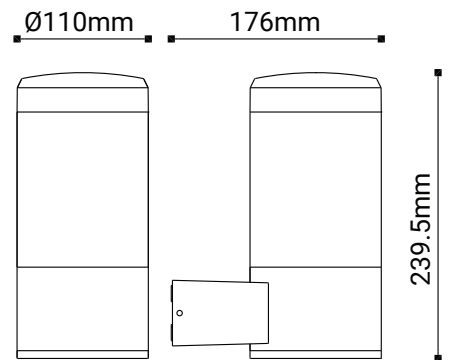

Jarra Wall Light

Features

- This wall light can be installed for any outdoor space
- Very easy to install and looks great anywhere
- Multiple finish available

Wall

IK Rating
IK06

IP Rating
IP65

3 years
warranty

Standard Warranty

TECHNICAL DATA SHEET - JARRA - 15398 - WALL LIGHT

TECHNICAL DATA

Product Data	Wall light
Lamp Type	SAMSUNG LED
Wattage	9W
Color Temperature	3000K
Rated Luminaire Luminous Flux	810lm
Rated Luminaire Efficiency	90lm/W
IP Rating	65
Beam Angle	185°
Voltage	AC220-240V
Frequency Range	50-60 Hz
CRI	Ra>80
Power Factor	>0.5
Output Current	350mA
IK Rating	06
Working Temperature	-20°C ~+50°C
Safety Class	Class I
SDCM (MacAdam)	<5
Material	Aluminium + PC
Finish	Black
Life Span	30,000 Hours
Warranty	3 Years
Applications	Outdoors, Residential, Commercial, Hospitality etc.

TECHNICAL OPTIONS

Color Temperature	3000K-6500K
Finish	Black / Silver / White / Rust
Control	Switchable, TRIAC, DALI, 1-10V, 0-10V