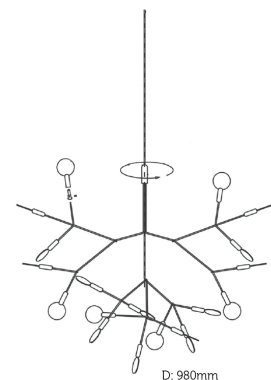

## General Information

Brand solana  
Collection Sori L  
SKU 15299

## Facts

Material Metal + Acrylic  
Finish Rose Gold  
Size(mm) D: 980mm

Light Source BRIDGELUX LED  
Wattage 0.3W/pcs  
Kelvin 3000K  
Lumen 1600lm  
Warranty 5 Years

## Dimension