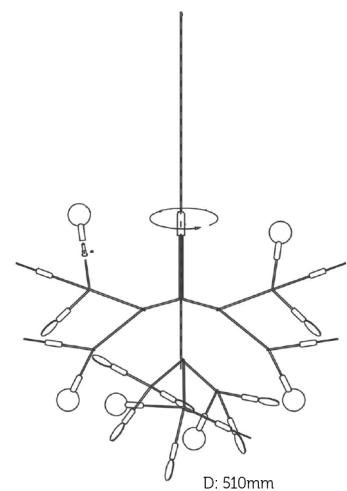

# Sori S

Technical Specification Sheet | MODERN CHANDELIER

solana<sup>®</sup>

## General Information

Brand solana  
Collection Sori S  
SKU 15298

## Facts

Material Metal + Acrylic  
Finish Rose Gold + White Glass  
Size(mm) D: 510mm

Light Source Bridgelux LED  
Wattage 0.3W/pcs  
Kelvin 3000K  
Lumen 750lm  
Warranty 5 Years

## Dimension