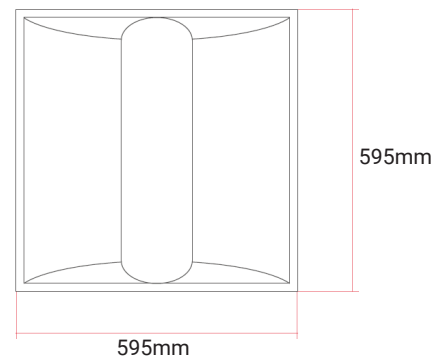

 Recessed

 UGR
<24

 IP Rating
IP40

 **7** years
warranty **Standard Warranty**

TECHNICAL DATA SHEET - PLAZA - 15234 - TROFFER PANEL LIGHT

TECHNICAL DATA

Product Data	Panel light
Lamp Type	EPISTAR LED
Wattage	35W
Color Temperature	4000K
Rated Luminaire Luminous Flux	3850lm
Rated Luminaire Efficiency	110lm/W
IP Rating	40
Beam Angle	120°
Voltage	AC220-240V
Frequency Range	50-60 Hz
CRI	Ra>80
Power Factor	>0.9
Output Current	850mA
UGR Rating	<24
Safety Class	Class II
Operating Temperature	-20°C ~ +40°C
SDCM(Macadam step)	<5
Material	Plastic frame + PC
Finish	White
Life Span	70,000 Hours
Warranty	7 Years
Applications	Residential, Commercial, Hospitality etc.