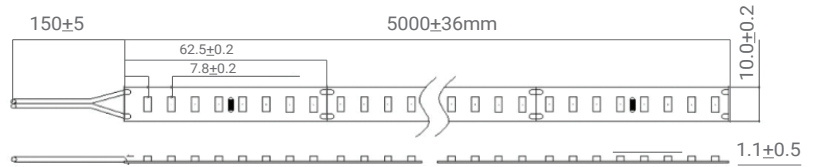

5M Roll

IP Rating
IP20

Colour Rendering Index
≥80

5
years
warranty

Standard Warranty

TECHNICAL DATA SHEET - VETA - 15212 - STRIP LIGHT

TECHNICAL DATA

Product Data	Strip Light
Lamp Type	2835 LED
LED Qty	128LED/Mtr
Wattage	22W/mtr
Color Temperature	3000K
Rated Luminaire Luminous Flux	3000lm/mtr
Rated Luminaire Efficiency	Upto 135lm/W
IP Rating	20
Beam Angle	120°
Voltage	DC24V
Output Current	60mA
Safety Class	Class III
Frequency Range	50-60 Hz
CRI	Ra>80
Power Factor	>0.9
Storage Temperature	-30°C ~ 50°C
Operating Temperature	-20°C ~ 40°C
Material	3M self-adhesive tape on the back
Finish	White
Life Span	50,000 Hours
Warranty	5 Years
Applications	Residential, Commercial, Hospitality etc.