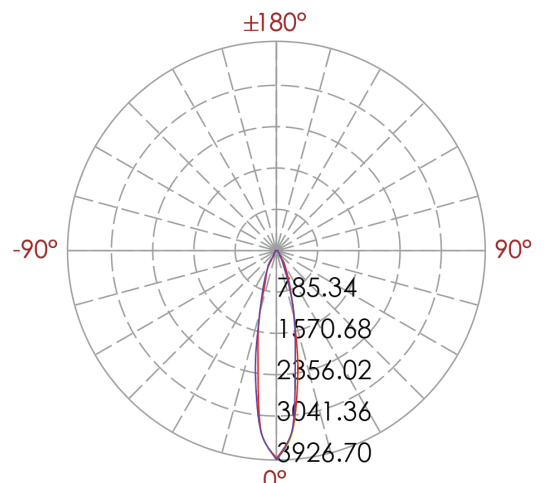

IK Rating
IK07

IP Rating
IP67

Standard Warranty

TECHNICAL DATA SHEET - LUVIO - 15192 - RECESSED WALL WASHER LIGHT

TECHNICAL DATA

Product Data	Wall Washer light
Lamp Type	OSRAM LED
Wattage	12x1.5W
Color Temperature	3000K
Rated Luminaire Luminous Flux	1620lm
Rated Luminaire Efficiency	90lm/W
IP Rating	67
Beam Angle	35°
Voltage	DC24V
Frequency Range	50-60 Hz
CRI	Ra>80
Power Factor	>0.5
Working Temperature	-20°C~+50°C
Output Current	910mA
Safety Class	Class I
IK Rating	07
SDCM	< 5 MacAdam
Material	Aluminium Body+Stainless Steel 316+ Tempered Glass
Finish	Chrome
Life Span	50,000 Hours
Warranty	5 Years
Applications	Outdoors, Residential, Commercial, Hospitality etc.

TECHNICAL OPTIONS

Wattage	24x1.5W
Color Temperature	3000K-6000K
Beam Angle	20° / 25° / 35° / 45°
Control	Switchable, TRIAC, 1-10V, Dali, PWM