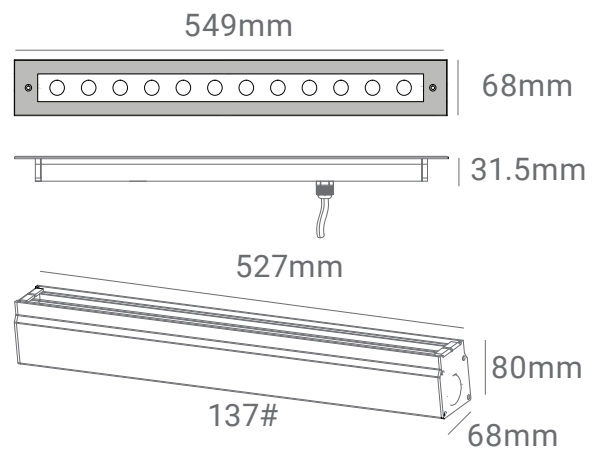

Luvio

Recessed Wall Washer

Features

- Housing: Extruded aluminum, powder coated
- Front Cover: Hard chrome-plated stainless steel SUS 316L
- Light Window: Tempered frosted step glass.T=6mm
- Lens: Optical lens.efficiency≥85%
- Gasket: Glass and housing are silicone sealed

IK Rating
IK07

IP Rating
IP67

Standard Warranty

TECHNICAL DATA SHEET - LUVIO - 15192 - RECESSED WALL WASHER LIGHT

TECHNICAL DATA

Product Data	Wall Washer light
Lamp Type	OSRAM LED
Wattage	12x1.5W
Color Temperature	3000K
Rated Luminaire Luminous Flux	1620lm
Rated Luminaire Efficiency	90lm/W
IP Rating	67
Beam Angle	35°
Voltage	DC24V
Frequency Range	50-60 Hz
CRI	Ra>80
Power Factor	>0.5
Working Temperature	-20°C~+50°C
Output Current	910mA
Safety Class	Class I
IK Rating	07
SDCM	< 5 MacAdam
Material	Aluminium Body+Stainless Steel 316+ Tempered Glass
Finish	Chrome
Life Span	50,000 Hours
Warranty	5 Years
Applications	Outdoors, Residential, Commercial, Hospitality etc.

TECHNICAL OPTIONS

Wattage	24x1.5W
Color Temperature	3000K-6000K
Beam Angle	20° / 25° / 35° / 45°
Control	Switchable, TRIAC, 1-10V, Dali, PWM