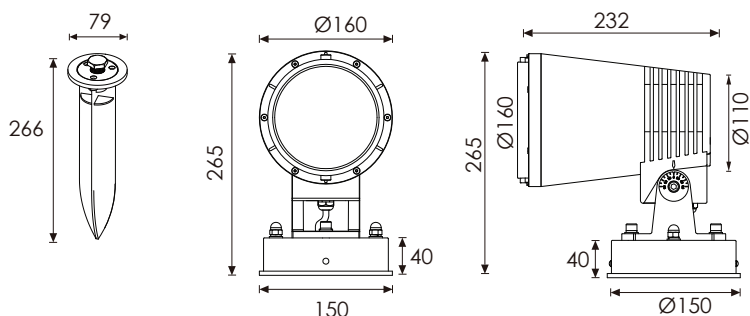

### Features

- 12# Die-casting dark grey powder coated aluminum
- Tempered glass.T=3mm
- Constant Voltage Input,Constant Current Output
- Gasket: Tooling shaped seal Gasket

Surface

IK Rating  
IK06

IP Rating  
IP66

### TECHNICAL DATA

<b>Product Data</b>	Flood/Spike Light
<b>Lamp Type</b>	OSRAM LED
<b>Wattage</b>	45W
<b>Color Temperature</b>	3000K
<b>Rated Luminaire Luminous Flux</b>	4,050lm
<b>Rated Luminaire Efficiency</b>	90lm/W
<b>IP Rating</b>	66
<b>Beam Angle</b>	45°
<b>Voltage</b>	AC220-240V
<b>Frequency Range</b>	50-60 Hz
<b>CRI</b>	Ra>80
<b>Power Factor</b>	>0.9
<b>Lens</b>	B33D
<b>Operating Current</b>	186mA
<b>IK Rating</b>	06
<b>Safety Class</b>	Class I
<b>Operating Temperature</b>	-20°C ~+50°C
<b>Material</b>	Aluminium Body
<b>Finish</b>	Dark Grey
<b>Life Span</b>	50,000 Hours
<b>Warranty</b>	5 Years
<b>Applications</b>	Outdoors, Residential, Hospitality, etc.