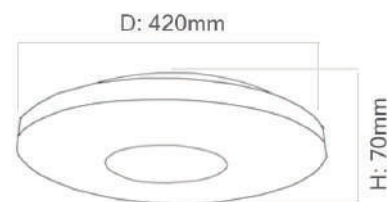

solana[®]

Alumbar DL - CEILING

ALUMBAR DL

Technical Specification Sheet | CEILING

solana®

General Information

Brand solana
Collection Alubar DL
SKU 15057

Facts

Material Metal Base + Acrylic Diffuser
Finish White
Size(mm) D: 420mm x H: 70mm

Light Source EPISTAR LED
Wattage 24W
Kelvin 6000K
Lumen 2,400lm
Warranty 3 Years

Dimension

Standards