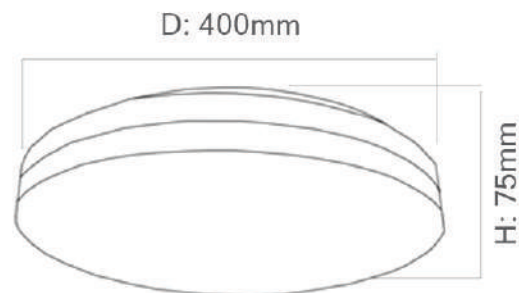

solana®

Gravar WW - CEILING

GRAVAR WW

Technical Specification Sheet | CEILING

solana®

General Information

Brand solana
Collection Gravar WW
SKU 15056

Facts

Material Metal Base + Acrylic Diffuser
Finish Matt White
Size(mm) D: 400mm x H: 75mm

Light Source EPISTAR LED
Wattage 30W
Kelvin 3000K
Lumen 2700lm
Warranty 3 Years

Dimension

Standards