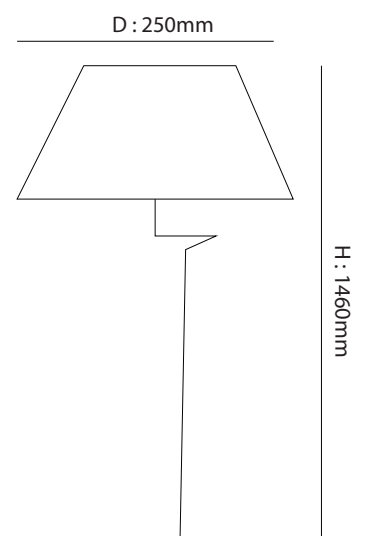

## Facts

Material Stainless Steel Polished  
Finish Brown Fabric + Silver  
Size(mm) D: 250mm x H: 1460mm

Light Source E27  
Wattage -  
Kelvin -  
Lumen -  
Warranty 5 Years

## Dimension