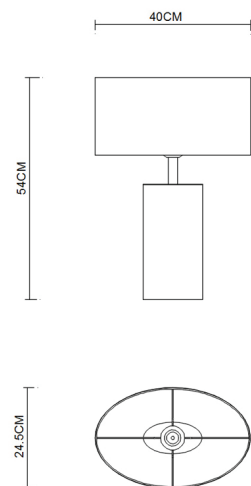

Material Stainless Steel Polished
Finish Beige Fabric + Silver
Size(mm) L: 400 mm x W: 245mm x H: 540mm

Light Source E27 x 1
Wattage -
Kelvin -
Lumen -
Warranty 5 Years

Dimension

Standards