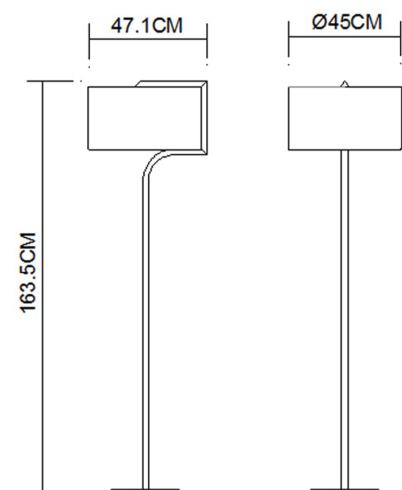

solana®

Empire Floor - PENDANT LIGHT

EMPIRE FLOOR

solana[®]

Technical Specification Sheet | FLOOR/TABLE LAMPS

General Information

Brand solana
Collection Empire Floor
SKU 14906

Facts

Material Stainless Steel Polished
Finish Chrome Polished
Size(mm) D: 471mmx H: 1635mm

Light Source E27
Wattage -
Kelvin -
Lumen -
Warranty 5 Years

Dimension

Standards