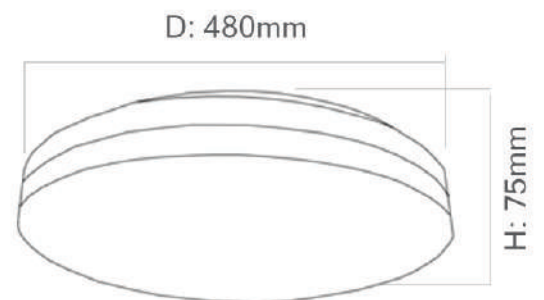

solana®

Leve - CEILING

General Information

Brand solana
Collection Leve
SKU 14836

Facts

Material Metal Base + Acrylic Diffuser
Finish White
Size(mm) D: 480mm x H: 75mm

Light Source EPISTAR LED
Wattage 32W
Kelvin 3000K
Lumen 3200lm
Warranty 3 Years

Dimension

Standards