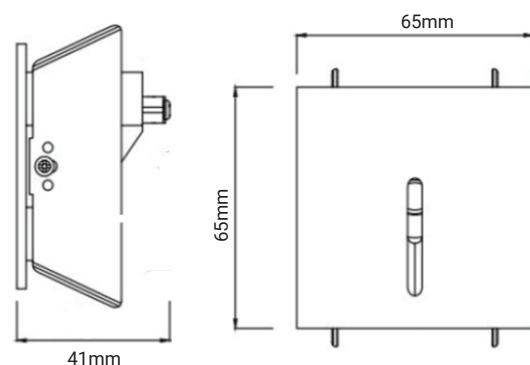

### Features

- This recessed interior wall light has a square face plate with a key hole shaped section from which the light shines in a downward direction onto the floor
- Recessed interior wall light is IP20 rated for interior use only
- Highly energy efficient and environmentally friendly

Cutout: 56mm