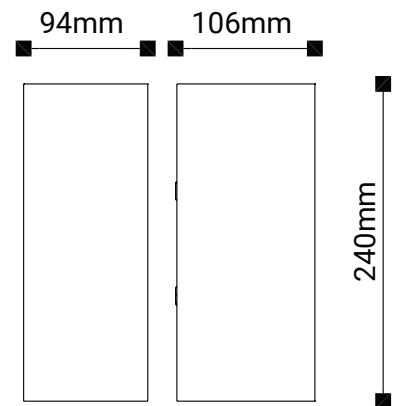

Luz Wall Light

Features

- Up and down light
- Material: Aluminium / Glass
- Multiple Finish Options available

Wall

IK Rating
IK06

IP Rating
IP65

3
years
warranty

Standard Warranty

TECHNICAL DATA SHEET - LUZ - 14696 - WALL LIGHT

TECHNICAL DATA

Product Data	Wall light
Lamp Type	CREE LED
Wattage	2x6W
Color Temperature	3000K
Rated Luminaire Luminous Flux	1080lm
Rated Luminaire Efficiency	90lm/W
IP Rating	65
Beam Angle	73°
Voltage	AC220-240V
Frequency Range	50-60 Hz
CRI	Ra>80
Power Factor	>0.5
Output Current	300mA
Working Temperature	-20°C~+50°C
IK Rating	06
Safety Class	Class I
Material	Aluminium / Glass
Finish	Dark Grey
Life Span	30,000 Hours
Warranty	3 Years
Applications	Outdoors, Residential, Commercial, Hospitality etc.

TECHNICAL OPTIONS

Color Temperature	3000K-6000K
Finish	Black / Silver / White / Rust
Control	Switchable, TRIAC, 1-10V, Dali