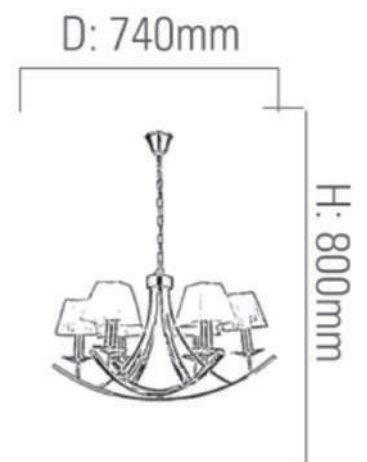

solano[®]

BARCOS 6 - CLASSIC CHANDELIER

Barcos 6

Technical Specification Sheet | CLASSIC CHANDELIER

solana®

General Information

Brand solana
Collection Barcos 6
SKU 14319

Facts

Material Iron + Fabric shade + Crystal
Finish Chrome
Size(mm) D:740 x H:800mm

Light Source E14x6
Wattage -
Kelvin -
Lumen -
Warranty 5 Years

Dimension

Standards