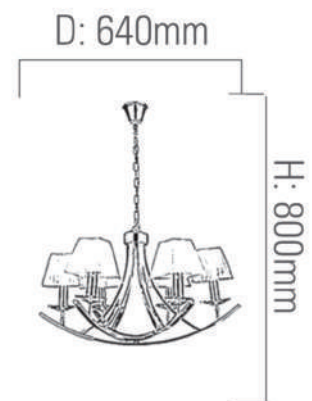

solana[®]

BARCOS 4 - CLASSIC CHANDELIER

Barcos 4

Technical Specification Sheet | CLASSIC CHANDELIER

solana®

General Information

Brand solana
Collection Barcos 4
SKU 14318

Facts

Material Iron + Fabric shade + Crystal
Finish Chrome
Size(mm) D: 640 x H: 800mm

Light Source E14x4
Wattage -
Kelvin -
Lumen -
Warranty 5 Years

Dimension

Standards