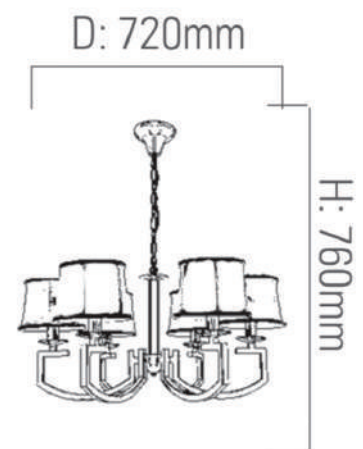

## Facts

Material Iron + Fabric shade + Crystal plate  
Finish Antique brass plating  
Size(mm) D: 720mm x H: 760mm

Light Source E14x6  
Wattage -  
Kelvin -  
Lumen -  
Warranty 5 Years

## Dimension