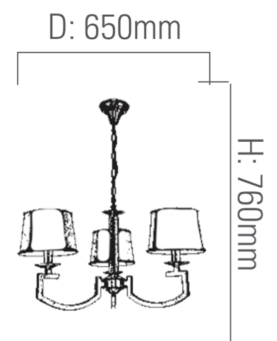

## Facts

Material Iron + Fabric shade + Crystal plate  
Finish Antique brass plating  
Size(mm) D:650 x H:760mm

Light Source E14x3  
Wattage -  
Kelvin -  
Lumen -  
Warranty 5 Years

## Dimension