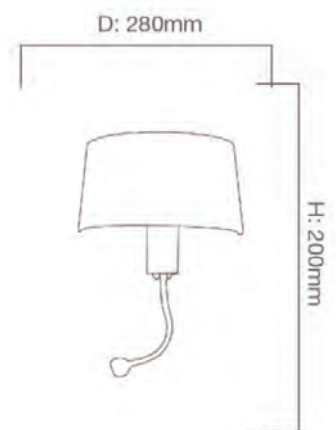

## Facts

Material	Steel+ Fabric Shade
Finish	Chrome + Beige
Size(mm)	D: 280mm x H: 200mm

Light Source	E27
Wattage	-
Kelvin	-
Lumen	-
Warranty	5 Years

## Dimension