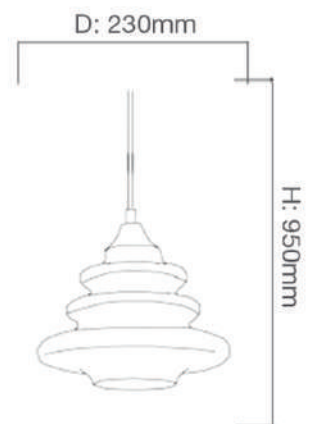

solano[®]

ROSOLL - PENDANT LIGHT

ROSOL L

Technical Specification Sheet | PENDANT LIGHT

solana®

General Information

Brand solana
Collection Rosol L
SKU 13994

Facts

Material Iron, Copper & Glass
Finish Copper
Size(mm) D:230mm x H:950mm

Light Source E27
Wattage -
Kelvin -
Lumen -
Warranty 5 Years

Dimension

Standards