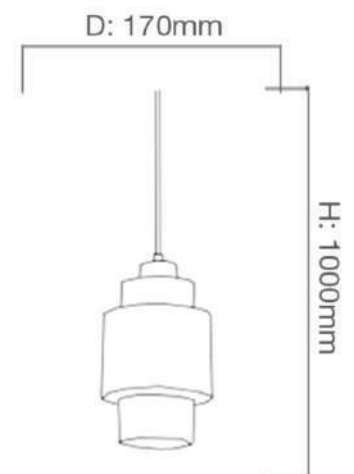

# ROSOL S

Technical Specification Sheet | PENDANT LIGHT

solana®

## Facts

Material Iron, Copper & Glass  
Finish Copper  
Size(mm) D:170 x H:1000mm

Light Source E27  
Wattage -  
Kelvin -  
Lumen -  
Warranty 5 Years

## Dimension