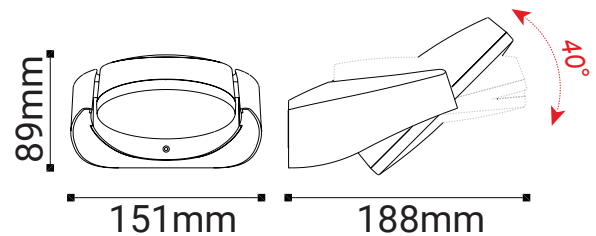

Kripper Wall Light

Features

- A Stylish, beautiful, sleek appearance
- Extremely economic and effective light
- Housing: Aluminium Body + Temper Glass
- Quick and easy to install

Wall

IK Rating
IK06

IP Rating
IP65

Standard Warranty

TECHNICAL DATA SHEET - KRIPPER - 13802 - WALL LIGHT

TECHNICAL DATA

| | |
|-------------------------------|---|
| Product Data | Wall light |
| Lamp Type | BRIDGELUX LED |
| Wattage | 6W |
| Color Temperature | 3000K |
| Rated Luminaire Luminous Flux | 540lm |
| Rated Luminaire Efficiency | 90lm/W |
| IP Rating | 65 |
| Beam Angle | 118° |
| Voltage | AC220-240V |
| Frequency Range | 50/60Hz |
| CRI | Ra>80 |
| Power Factor | >0.9 |
| Operating Temperature | -20°C ~ +50°C |
| IK Rating | 06 |
| Safety Class | Class I |
| Material | Die cast aluminum body+Temper glass |
| Finish | Black |
| Lifespan | 30,000 Hours |
| Warranty | 3 Years |
| Applications | Outdoors, Residential, Commercial, Hospitality etc. |

TECHNICAL OPTIONS

| | |
|-------------------|--------------------------------|
| Color Temperature | 4000K / 6000K |
| Finish | Dark Grey / White / Rust |
| Control | Switchable, TRIAC, 1-10V, Dali |