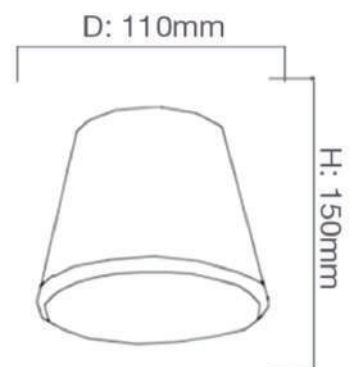

solana[®]

Simpe - PENDANT LIGHT

General Information

Brand	solana
Collection	Simpe
SKU	13780

Facts

Material	Fabric shade
Finish	White
Size(mm)	D:110 x H:150mm

Light Source	E27
Wattage	-
Kelvin	-
Lumen	-
Warranty	5 Years

Dimension

Standards