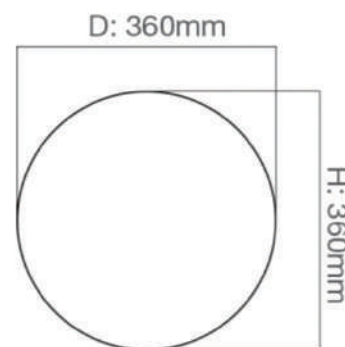

solana[®]

Carlo DL - CEILING

General Information

Brand	solana
Collection	Carlo DL
SKU	13021

Facts

Material	Acrylic + Steel
Finish	Chrome + White shade
Size(mm)	D:360 x H: 360

Light Source	LED
Wattage	18W
Kelvin	6000K
Lumen	-
Warranty	3 Years

Dimension

Standards