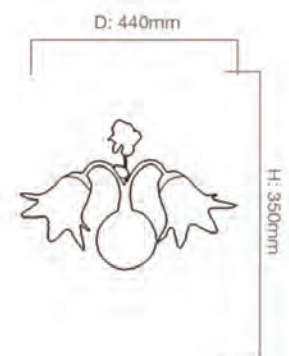

## General Information

Brand	solana
Collection	Amore 2
SKU	12009

## Facts

Material	Hand-brushed Metal body in beige & red + glass shades
Finish	Beige, Red + white glass shades
Size(mm)	W:440 x H:350 x D:320mm

Light Source	E14 x 2
Wattage	-
Kelvin	-
Lumen	-
Warranty	5 Years

## Dimension