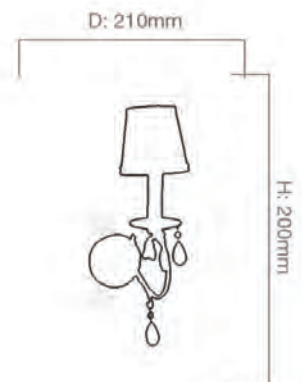

# CASCATA 1

Technical Specification Sheet | WALL LIGHTS

solana®

## Facts

Material	Chrome plated body + Crystal + Fabric shades
Finish	Chrome + Beige
Size(mm)	L:330 x W:210 x H:200mm

Light Source	E14 x 1
Wattage	-
Kelvin	-
Lumen	-
Warranty	5 Years

## Dimension