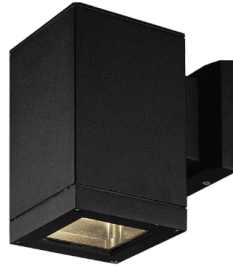

TECHNICAL DATA SHEET - ACE - 11190 - WALL LIGHT