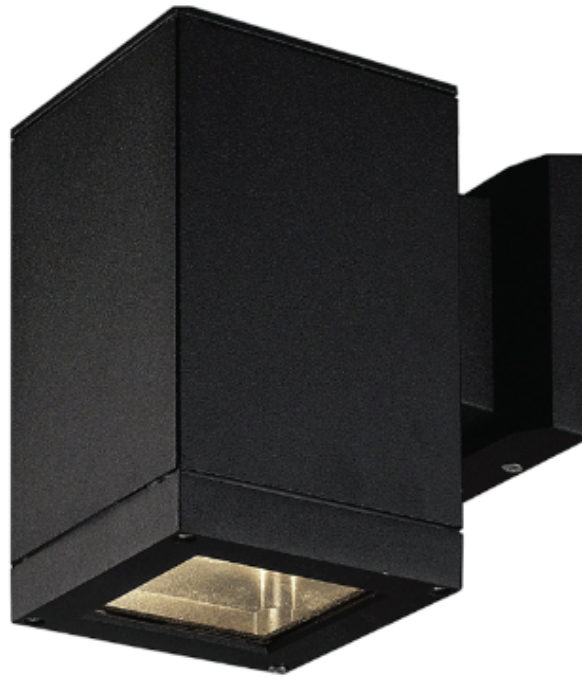

## Ace Wall Light

### Features

- Featuring a Black finish, this fixture will accommodate a variety of outdoor decor styles
- Uses single E27 Par 30 bulb, 75-Watt maximum per bulb
- Adds traditional styling and visual interest to your decor

## TECHNICAL DATA SHEET - ACE - 11190 - WALL LIGHT