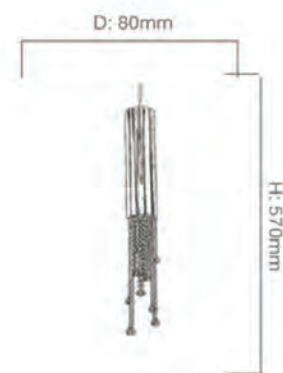

solana®

AQUA - MODERN CHANDELIER

Aqua

Technical Specification Sheet | MODERN CHANDELIER

solana[®]

General Information

Brand solana
Collection Aqua
SKU 10405

Facts

Material Crystals + Chrome body
Finish Chrome
Size(mm) D:80 x H:570mm

Light Source GU10
Wattage -
Kelvin -
Lumen -
Warranty 5 Years

Dimension

Standards