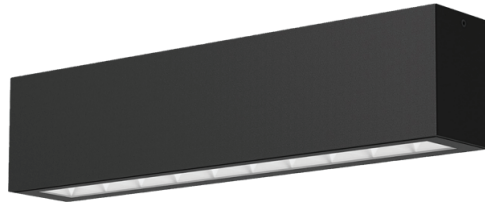

Visano

Surface Mounted Ceiling Light

- Visano brings the revolutionary invisible light source outdoors with precision and visual comfort.
- Available in both recessed and surface-mounted versions, it integrates seamlessly into architectural spaces, leaving the focus on the light itself.
- By enhancing surfaces, volumes, and pathways with clarity and continuity, Visano creates cohesive outdoor environments while preserving design harmony and timeless elegance.

 Surface

 IK Rating
IK08

 IP Rating
IP65

 5 years
warranty Standard Warranty

TECHNICAL DATA SHEET - VISANO - 22337 - SURFACE MOUNTED CEILING LIGHT

TECHNICAL DATA

Product Data	Ceiling light
Lamp Type	OSRAM LED
Wattage	30W
Color Temperature	3000K
Rated Luminaire Luminous Flux	3,600lm
Rated Luminaire Efficiency	120lm/W
IP Rating	65
Beam Angle	24°
Voltage	AC220-240V
Frequency Range	50-60 Hz
CRI	Ra>90
Power Factor	>0.9
Safety Class	Class II
Output Current	300mA
SDCM	<3
Operating Temperature	-25°C ~ +55°C
Material	Aluminum body
Finish	Black
Life Span	50,000 Hours
Warranty	5 Years
Applications	Residential, Commercial, Hospitality etc.

TECHNICAL OPTIONS

Wattage	6W / 12W / 15W / 24W
Color Temperature	4000K/5000K/6000K
Beam Angle	15°/38°/50°
Finish	White / Grey / Red
Control	Switchable, DALI, TRIAC, 0-10V