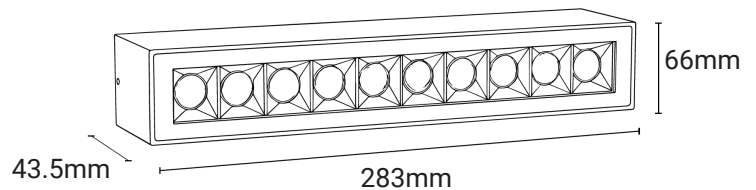

 Surface

 IK Rating
IK08

 IP Rating
IP65

 5 years
warranty Standard Warranty

TECHNICAL DATA SHEET - VISANO - 22337 - SURFACE MOUNTED CEILING LIGHT

TECHNICAL DATA

Product Data	Ceiling light
Lamp Type	OSRAM LED
Wattage	30W
Color Temperature	3000K
Rated Luminaire Luminous Flux	3,600lm
Rated Luminaire Efficiency	120lm/W
IP Rating	65
Beam Angle	24°
Voltage	AC220-240V
Frequency Range	50-60 Hz
CRI	Ra>90
Power Factor	>0.9
Safety Class	Class II
Output Current	300mA
SDCM	<3
Operating Temperature	-25°C ~ +55°C
Material	Aluminum body
Finish	Black
Life Span	50,000 Hours
Warranty	5 Years
Applications	Residential, Commercial, Hospitality etc.

TECHNICAL OPTIONS

Wattage	6W / 12W / 15W / 24W
Color Temperature	4000K/5000K/6000K
Beam Angle	15°/38°/50°
Finish	White / Grey / Red
Control	Switchable, DALI, TRIAC, 0-10V