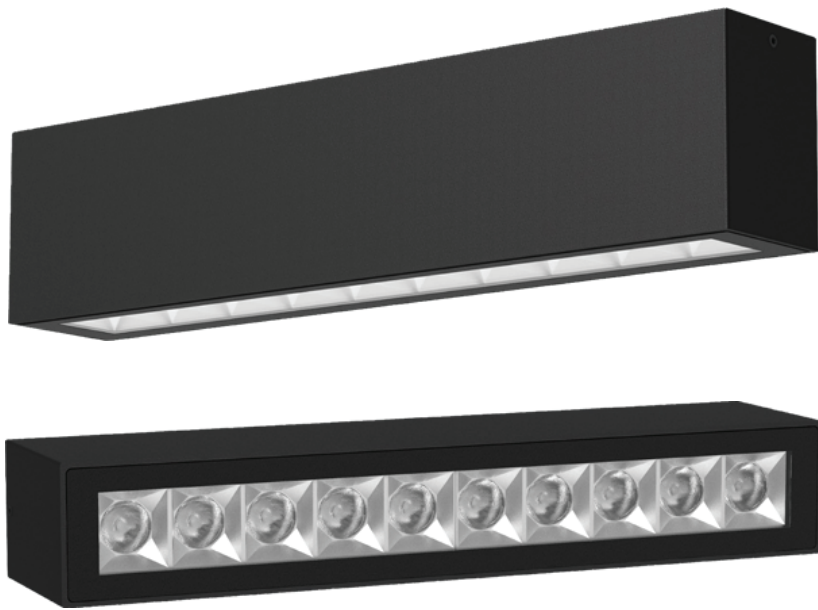

Visano

Surface Mounted Ceiling Light

- Visano brings the revolutionary invisible light source outdoors with precision and visual comfort.
- Available in both recessed and surface-mounted versions, it integrates seamlessly into architectural spaces, leaving the focus on the light itself.
- By enhancing surfaces, volumes, and pathways with clarity and continuity, Visano creates cohesive outdoor environments while preserving design harmony and timeless elegance.

 Surface

 IK Rating
IK08

 IP Rating
IP65

 5 years
warranty Standard Warranty

TECHNICAL DATA SHEET - VISANO - 22337 - SURFACE MOUNTED CEILING LIGHT

TECHNICAL DATA

Product Data	Ceiling light
Lamp Type	OSRAM LED
Wattage	30W
Color Temperature	3000K
Rated Luminaire Luminous Flux	3,600lm
Rated Luminaire Efficiency	120lm/W
IP Rating	65
Beam Angle	24°
Voltage	AC220-240V
Frequency Range	50-60 Hz
CRI	Ra>90
Power Factor	>0.9
Safety Class	Class II
Output Current	300mA
SDCM	<3
Operating Temperature	-25°C ~ +55°C
Material	Aluminum body
Finish	Black
Life Span	50,000 Hours
Warranty	5 Years
Applications	Residential, Commercial, Hospitality etc.

TECHNICAL OPTIONS

Wattage	6W / 12W / 15W / 24W
Color Temperature	4000K/5000K/6000K
Beam Angle	15°/38°/50°
Finish	White / Grey / Red
Control	Switchable, DALI, TRIAC, 0-10V