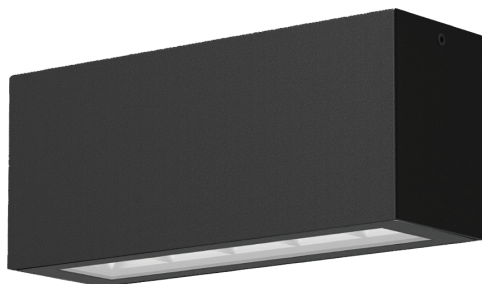

Visano

Surface Mounted Ceiling Light

Features

- Visano brings the revolutionary invisible light source outdoors with precision and visual comfort.
- Available in both recessed and surface-mounted versions, it integrates seamlessly into architectural spaces, leaving the focus on the light itself.
- By enhancing surfaces, volumes, and pathways with clarity and continuity, Visano creates cohesive outdoor environments while preserving design harmony and timeless elegance.

 Surface

 IP Rating
IP65

 IK Rating
IK08

 5 years
warranty Standard Warranty

TECHNICAL DATA SHEET - VISANO - 22335 - SURFACE MOUNTED CEILING LIGHT

TECHNICAL DATA

Product Data	Ceiling light
Lamp Type	OSRAM LED
Wattage	15W
Color Temperature	3000K
Rated Luminaire Luminous Flux	1,800lm
Rated Luminaire Efficiency	120m/W
IP Rating	65
Beam Angle	24°
Voltage	AC220-240V
Frequency Range	50-60 Hz
CRI	Ra>90
Power Factor	>0.9
Safety Class	Class II
Output Current	300mA
SDCM	<3
Operating Temperature	-25°C ~ +55°C
Material	Aluminum body
Finish	Black
Life Span	50,000 Hours
Warranty	5 Years
Applications	Residential, Commercial, Hospitality etc.

TECHNICAL OPTIONS

Wattage	6W / 12W / 24W / 30W
Color Temperature	4000K/5000K/6000K
Beam Angle	15°/38°/50°
Finish	White / Grey / Red
Control	Switchable, DALI, TRIAC, 0-10V