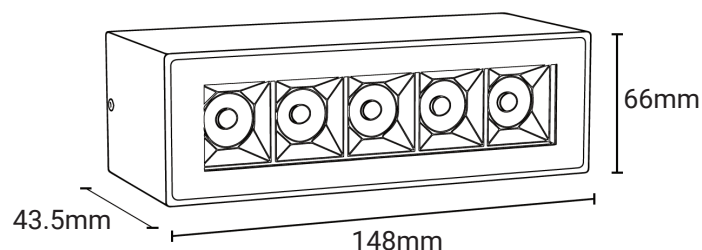

 Surface

 IP Rating
IP65

 IK Rating
IK08

 5 years
warranty Standard Warranty

TECHNICAL DATA SHEET - VISANO - 22335 - SURFACE MOUNTED CEILING LIGHT

TECHNICAL DATA

Product Data	Ceiling light
Lamp Type	OSRAM LED
Wattage	15W
Color Temperature	3000K
Rated Luminaire Luminous Flux	1,800lm
Rated Luminaire Efficiency	120m/W
IP Rating	65
Beam Angle	24°
Voltage	AC220-240V
Frequency Range	50-60 Hz
CRI	Ra>90
Power Factor	>0.9
Safety Class	Class II
Output Current	300mA
SDCM	<3
Operating Temperature	-25°C ~ +55°C
Material	Aluminum body
Finish	Black
Life Span	50,000 Hours
Warranty	5 Years
Applications	Residential, Commercial, Hospitality etc.

TECHNICAL OPTIONS

Wattage	6W / 12W / 24W / 30W
Color Temperature	4000K/5000K/6000K
Beam Angle	15°/38°/50°
Finish	White / Grey / Red
Control	Switchable, DALI, TRIAC, 0-10V