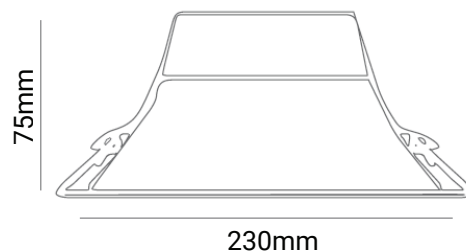

 **Recessed**

 **IP Rating**
IP54

 **UGR**
<19

6 years
warranty **Standard Warranty**

TECHNICAL DATA SHEET - CHICO X - 22235 - RECESSED DOWNLIGHT (CHANGEABLE CCT)

TECHNICAL DATA

Product Data	Recessed Downlight
Lamp Type	EPISTAR LED
Wattage	30W
Color Temperature	3000K,4000K,6000K
Rated Luminaire Luminous Flux	3150lm, 3300lm, 3450lm
Rated Luminaire Efficiency	105 - 115lm/W
IP Rating	54
Beam Angle	90°
Voltage	AC220-240V
Frequency Range	50-60 Hz
CRI	Ra>90
Power Factor	>0.95
SDCM(Macadam step)	<3
Output Current	700mA
Safety Class	Class II
Operating Temperature	-20°C ~ +40°C
Material	Aluminium Housing
Finish	White
Life Span	60,000 Hours
Warranty	6 Years
Applications	Residential, Commercial, Hospitality etc.

Cutout: 198mm

TECHNICAL OPTIONS

Wattage	10W / 14W / 18W / 20W / 40W
Color Temperature	3000K - 6000K
Control	Switchable/TRIAC/0-10V/DALI/1-10V